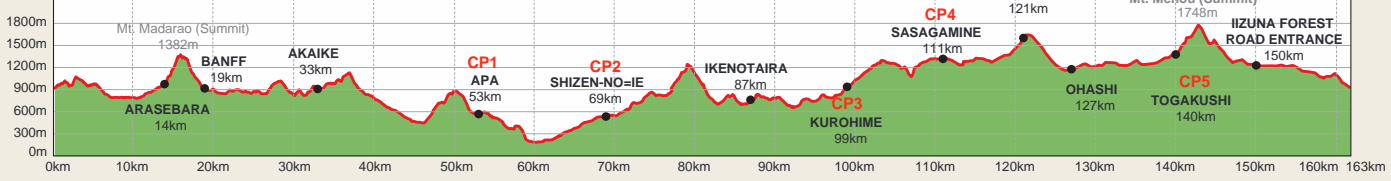

**PLAZA AURORA**  
IIZUNA RESORT PLAZA AURORA

**100mile 151km**

**110km 100km**

**IIZUNA FOREST  
ROAD ENTRANCE**

**WC**

Mt.Menou  
1748m

Iizuna Kogen

Iizuna Higashi Kogen

## 100mile Elevation Profile

Total Elevation Gain 7,100m / Trail Percentage: 90%